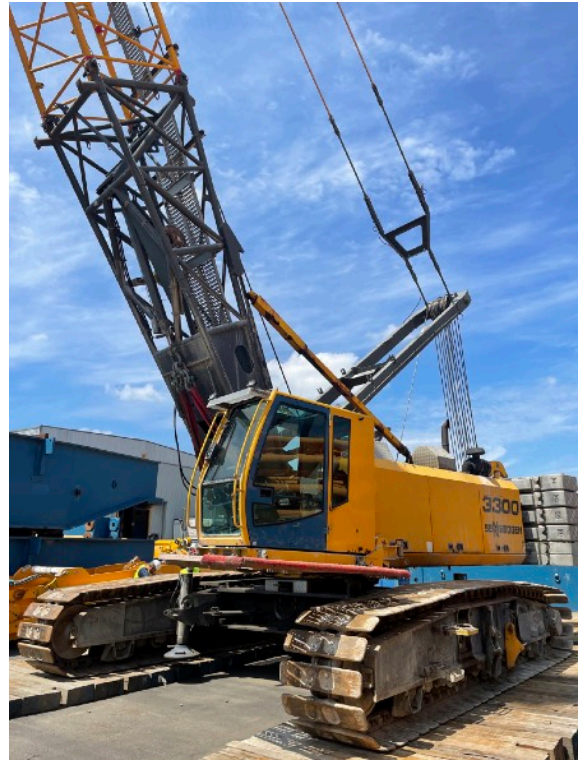

VEMA[®]**CRANE**

VEMA Crane b.v.
Nieuwe Bredase Baan 2
4825BP Breda
The Netherlands

T +31(0) 162 681050
E sales@vema-crane.com
I www.vema-crane.com

Sennebogen 3300.5114

Crane Undercarriage

Make: Sennebogen
Type: 3300
Serial: 3300.5.114
Year: 2006
Crawler type: B8b
Plates: Flat plates 900mm
Travel speed: 0 - 1.8 km/h

Crane Superstructure

Main boom: 41.1 meter mainboom s.t.c.
1x 5.6 meter
2x 11.2 meter
Winches: 2x hoist 120kN 26mm rope
1x boom hoist 110 kN 20mm
Hook block: 1-sheave 36T SWL
Hours: 26.247
Counterweight: 38T rear counterweight
Engine: Caterpillar C7 3126B
Safe load indicator: Hirschmann