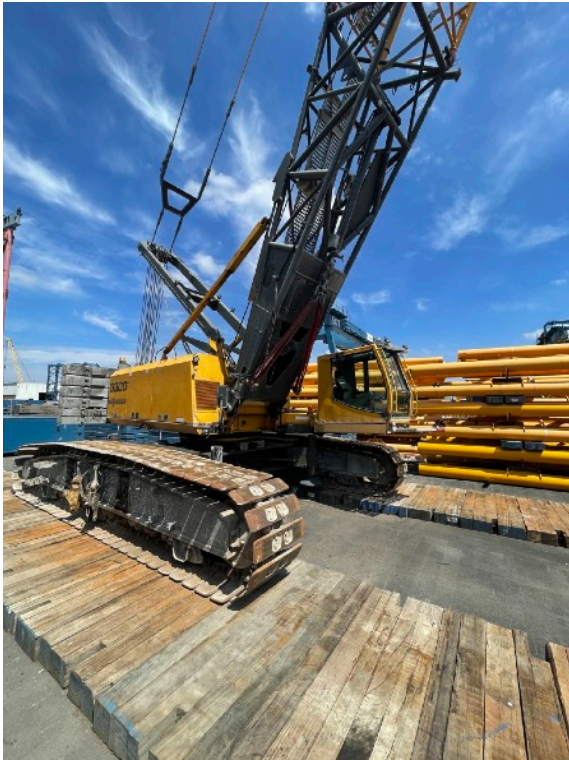

VEMA[®]**CRANE**

VEMA Crane b.v.
Nieuwe Bredase Baan 2
4825BP Breda
The Netherlands

T +31(0) 162 681050
E sales@vema-crane.com
I www.vema-crane.com

Sennebogen 3300.5114

Crane Undercarriage

Make: Sennebogen
Type: 3300
Serial: 3300.5.114
Year: 2006
Crawler type: B8b
Plates: Flat plates 900mm
Travel speed: 0 - 1.8 km/h

Crane Superstructure

Main boom: 41.1 meter mainboom s.t.c.
1x 5.6 meter
2x 11.2 meter
Winches: 2x hoist 120kN 26mm rope
1x boom hoist 110 kN 20mm
Hook block: 1-sheave 36T SWL
Hours: 26.247
Counterweight: 38T rear counterweight
Engine: Caterpillar C7 3126B
Safe load indicator: Hirschmann