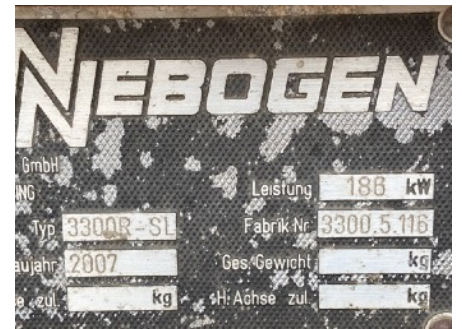

VEMA®**CRANE**

VEMA Crane b.v.
 Nieuwe Bredase Baan 2
 4825BP Breda
 The Netherlands

T +31(0) 162 681050
 E sales@vemacrane.com
 I www.vemacrane.com

Sennebogen 3300.5116

Make	Sennebogen
Type	3300
Serial number	3300.5116
Year	2007
Colour	Red - Black
Lifting capacity	125 T

Crane Carrier

Crawler type	B8b
plates	Flat plates 900mm
speed	1,8 km/h

Crane Superstructure

Main boom	46,7 meter consisting of: 1x boom foot section 2x 5.6 meter 2x 11.2 meter 1x head section
Hook	1-sheave hook
Winches	winde 1 - 26mm - 120kN winde 2 - 26mm - 120kN boom hoist - 20mm tagline hoist
Hours	23.000
Counterweight	37.7 ton (full)
Engine	Caterpillar C7
Safe load indicator	Hirschmann