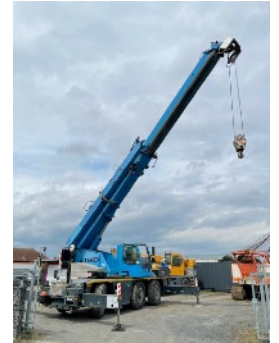

VEMA[®]**CRANE**

VEMA Crane b.v.
 Nieuwe Bredase Baan 2
 4825BP Breda
 The Netherlands

T +31(0) 162 681050
 E sales@vemacrane.com
 I www.vemacrane.com

Terex-Demag AC40 City

Manufacturer Terex-Demag
 Type AC40 City
 Serial number 70566
 Year 2004
 Lifting capacity 40 ton
 Colour: Blue

Crane Superstructure

Main boom	31.2 meter
Folding Jib	13.0 meter
Runner	1.2 meter 3-sheave
Winches	1 winch
Hook blocks	3-sheave ball hook
Counterweight	5.4 ton fixed
Extra	Complete Set of books AC unit Automatic Grease system

Crane Carrier

Millage 123.272 km
 Hours 18.344
 Engine Mercedes OM906LA
 Transmission Allison 6-speed automatic
 Drive 6x4x6
 Tires 1600 R25