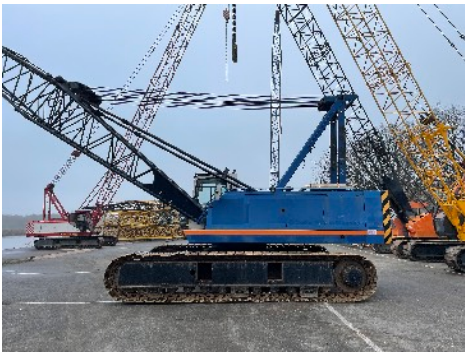

# Ruston CH70 C40238

Make	Ruston
Type	CH70
Serial number	C40238
Year	1998
Colour	Blue
Lifting capacity	70 ton

## Crane Carrier

Crawler type	bulldozer type
Plates	flat plates

## Crane Superstructure

Main boom	4x 6-meter boom section 1x 9-meter boom section
Winches	2x hoist winch 12T 22mm 1x boom hoist 16mm
Hook	1 hook
Hours	28.054
Counterweight	19.4 ton
Engine	Cummins 6BTA
Safe load indicator	Wylie
Extra	full service historie