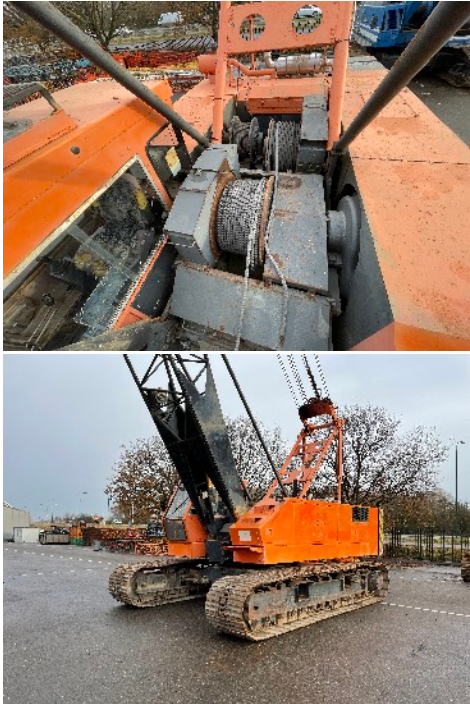

VEMA Crane b.v.
 Nieuwe Bredase Baan 2
 4825BP Breda
 The Netherlands

T +31(0) 162 681050
 E sales@vemacrane.com
 I www.vemacrane.com

Hitachi KH150-3 232-0923

Make	Hitachi
Type	KH150-3
Serial number	232-0923
Year	1988
Colour	Orange
Lifting capacity	40 ton

Crane Superstructure

Main boom	28.0 meter
Winches	3 winch
Hook blocks	1-sheave ball hook
Counterweight	13.200 kgs
Safe load indicator	Pat kruger
Extra	Camera system

Crane Carrier

Engine	Hino H06C-T
Undercarriage	Bulldozer
Plates	3-web grouser
Hours	16.377