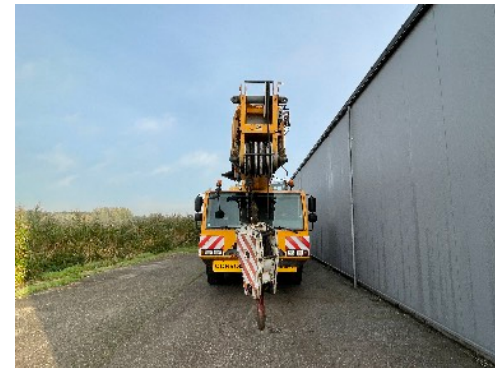

VEMA[®]**CRANE**

VEMA Crane b.v.
 Nieuwe Bredase Baan 2
 4825BP Breda
 The Netherlands

T +31(0) 162 681050
 E sales@vemacrane.com
 I www.vemacrane.com

Terex-Demag AC100

Make	Terex-Demag
Type	AC100
Serial number	77418
Chassis number	WMG52053A7Z000418
Year	2007
Colour	Yellow
Lifting capacity	100 ton

Crane Carrier

Millage	71.100 km
Hours	7.000
Engine	OM502LA - 350kW
Tyres	445/95 R25 (14:00)
Drive	10 x 6 x 8

Crane Superstructure

Main boom	12,5 to 50,2 meter
Luffing Jib	9,2 to 17,0 meter
Winches	1 - 72kN
Hooks	3-sheave 63T ball hook 8T
Hours	10.600
Counterweight	32.000 kgs
Engine	OM904LA
Safe load indicator	PAT Kruger
Extra	Central lubrication system Air-condition both cabins Outrigger pads