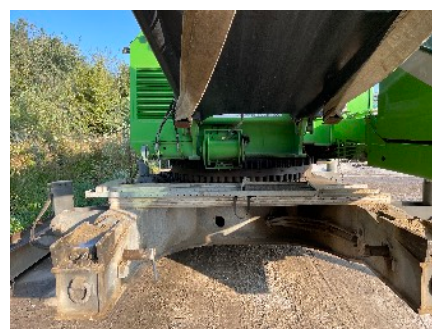

VEMA[®]**CRANE**

VEMA Crane b.v.
 Nieuwe Bredase Baan 2
 4825BP Breda
 The Netherlands

T +31(0) 162 681050
 E sales@vema-crane.com
 I www.vema-crane.com

Sennebogen 5500.5132

Make	Sennebogen
Type	5500
Serial number	5500.5132
Year	2004
Colour	Green - Black
Lifting capacity	180 ton

Crane Carrier

Tracks	Flat plates
Counterweight	26 ton car body

Crane Superstructure

Main boom	41.3 meter
Luffing Jib	52.6 meter
Winches	H1 + H2 boom hoist luffing hoist
Hook blocks	40T 1-sheave 12T ball hook
Hours	
Counterweight	60T
Engine	Deutz
Safe load indicator	PAT Kruger
Extra	Cilinder for self assembly Storage box for equipment